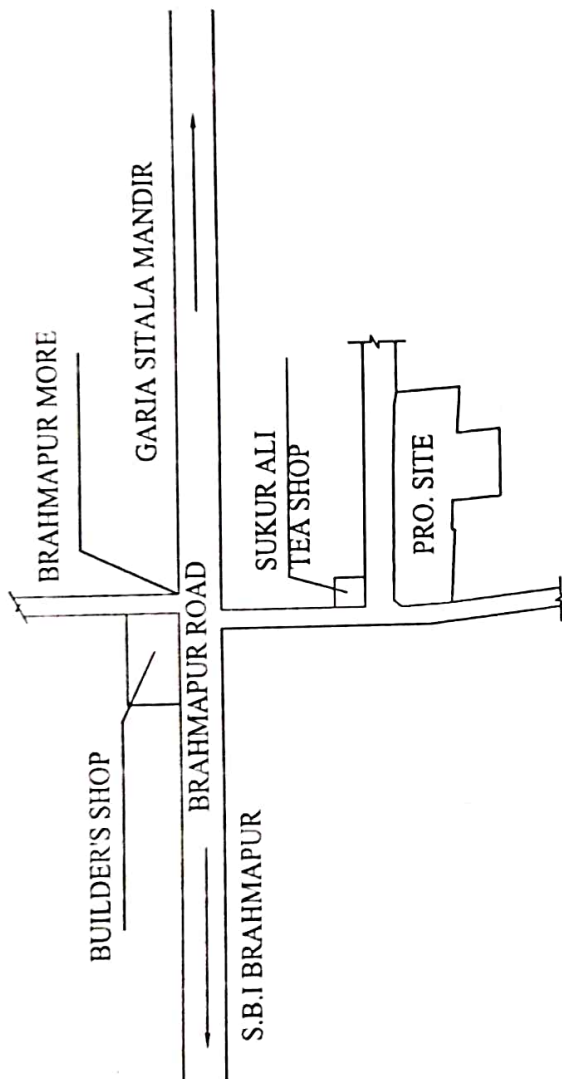

SRISTI CONSTRUCTION  
Developer and Civil Contractor  
C/33/1, Brahmapur, Kolkata-700096

Ref. No.

Dated-15/01/2024

Location plan of proposed project "SRISTI SUKH" situated at Premises No-190, Brahmapur, Ward No.- 111, Borough No- XI, Dag No.-819, Khatian No.-646, J.L. No.-48, Mouza- Brahmapur , Kolkata - 700 096, is shown below:

Latitude:- 22°-27'-28" N 88°-22'-13" E  
Longitude:- 22°-27'-27" N 88°-22'-14" E

LOCATION PLAN  
SCALE=1:4000

For M/S SRISTI CONSTRUCTION

1. Bidyut Mallick  
Partner  
(Sri Bidyut Mallick)  
SRISTI CONSTRUCTION
2. Biman Mallick  
Partner  
(Sri Binan Mallick)  
SRISTI CONSTRUCTION
3. Md. Tofiq Alam  
Partner  
(Md. Tofiq Alam)  
Partner